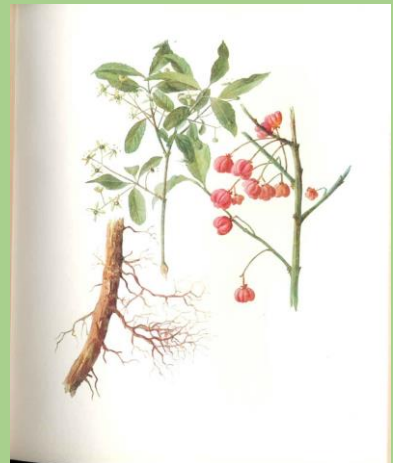

Deerton's memorial trees

To enhance images please use the + - signs at the top of the page

Holly

Rowan

Silver birch

Spindle

Whitebeam

Wild cherry